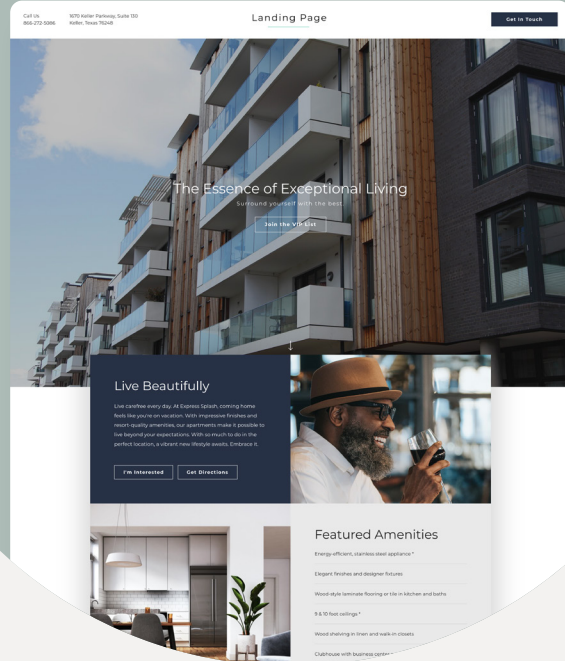

JONAH Rate Card

Property Landing Page

The fastest way to get your communities online.

$499
+ $179/mo

Launch your website while you're still breaking ground. Jonah's Property Landing Pages are fully-functional, single-page websites that let you start gathering leads right away. They come with access to a huge library of thoughtfully-curated stock images, pre-written copy, and even a host of beautiful fonts to choose from! Whether you're in lease-up or already leased-up, our Property Landing Pages get your communities online fast.

Updates, security, and support.
It's all covered under your Website Maintenance agreement.

Dedicated Support Team	Easy-to-Use Content Editor	Free Training Any Time
Enterprise-Level Security	Performance & Uptime Monitoring	Daily Offsite Backups
Yearly Photo Refresh	All the Bandwidth You Need	256-Bit SSL Certificates